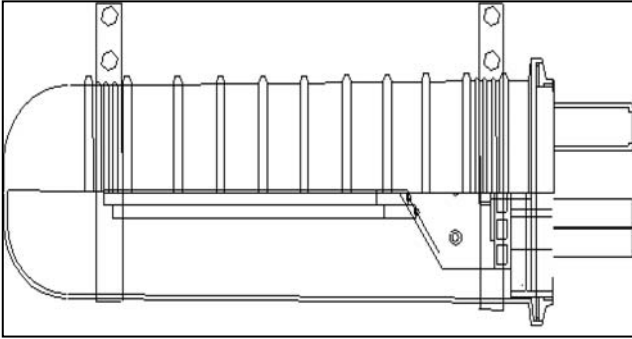

Advantages:

- The closure can be used in the duct, buried, or overhead. Etc.
- High-quality impact material Polypropylene (PP) and internal ABS
- Designed for FTTH
- Fiber storage with a metal bracket
- Modular fiber management system
- Cable diameter range: 24F-96F: 9~22, 144F: 9~25
- Sealing way of the housing of the enclosure: Mechanical Sealing by silicon rubber
- Cable entry port sealing: Heat shrink using heat shrink tubes
- IP rating is IP68

Specification	24 -96F	144F
Dimension (Length*Diameter) (mm)	446 X 131	530 X 170
Material	High-quality impact material Polypropylene (PP) and internal ABS	
No. of Inlets/Outlets Ports	5	
Diameter of Inlets/Outlets Ports (mm)	4 Round (10 ~ 20) + 1 Oval (65*35)	4 Round (10 ~ 26) + 1 Oval (78*49)
Closure Diameter Minimum (mm)	124	131
Closure Diameter Maximum (mm)	150	170
Cable Diameter (mm)	9~22	9~25
Max. Core	96F	144F
Temperature	-30° C to 60° C	-30° C to 60° C
Atmospheric Pressure	70-106Kpa	70-106Kpa
IP Rate	IP 68	IP 68
Weight in Kg	2.5	4.5

24F to 96F

144F

Tray (24F to 96F)

Metal Bracket (24F to 96F)

Cable Port:

24F to 96F

144F

Mounting of Fiber Optic Splice Closure:

Ordering Information

Part Number	Description
TL-FCD-24	24 Fiber Dome Type Fiber Optic enclosures with Splice Tray
TL-FCD-48	48 Fiber Dome Type Fiber Optic enclosures with Splice Tray
TL-FCD-72	72 Fiber Dome Type Fiber Optic enclosures with Splice Tray
TL-FCD-96	96 Fiber Dome Type Fiber Optic enclosures with Splice Tray
TL-FCD-144	144 Fiber Dome Type Fiber Optic enclosures with Splice Tray