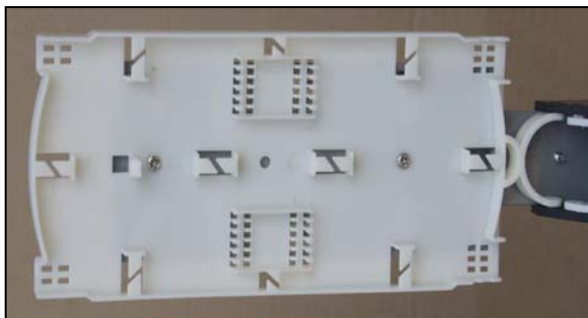

Advantages:

- The closure can be used in the duct, buried, or overhead. Etc.
- High-quality impact material Polypropylene (PP) and internal ABS
- Designed for FTTH
- Fiber storage with a metal bracket
- Modular fiber management system
- Cable diameter range: 24F-96F: 9~22, 144F: 9~25
- Sealing way of the housing of the enclosure: Mechanical Sealing by silicon rubber
- Cable entry port sealing: Heat shrink using heat shrink tubes
- IP rating is IP68

Specification	24 -96F	144F
Dimension (Length*Diameter) (mm)	446 X 131	530 X 170
Material	High-quality impact material Polypropylene (PP) and internal ABS	
No. of Inlets/Outlets Ports	5	
Diameter of Inlets/Outlets Ports (mm)	4 Round (10 ~ 20) + 1 Oval (65*35)	4 Round (10 ~ 26) + 1 Oval (78*49)
Closure Diameter Minimum (mm)	124	131
Closure Diameter Maximum (mm)	150	170
Cable Diameter (mm)	9~22	9~25
Max. Core	96F	144F
Temperature	-30° C to 60° C	-30° C to 60° C
Atmospheric Pressure	70-106Kpa	70-106Kpa
IP Rate	IP 68	IP 68
Weight in Kg	2.5	4.5

FIBER OPTIC CLOSURE

Accessories:

4 Nos round shaped heat shrink tubes, 1 Oval shaped heat shrink tube, 1 No Clip, Label, 6 Nos Cable protect paper, 1 Tape, Fiber heat shrink tubes, Cable ties, PVC tubes, 6 Nos Hose, 2 Nos Sand Paper, 1 Hoop, Hook for mounting application.

24F to 96F

144F

Tray (24F to 96F)

Metal Bracket (24F to 96F)

Cable Port:

24F to 96F

144F

Mounting of Fiber Optic Splice Closure: