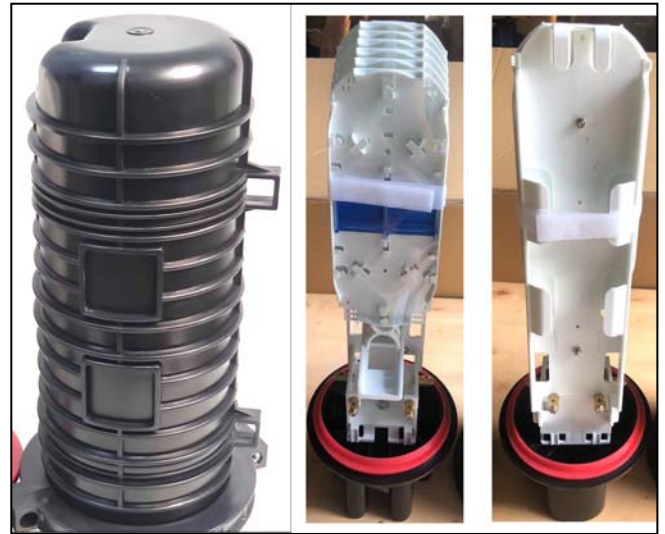

Fiber Optic Dome Type Splice Closure

24F to 96F Dome Enclosure

144F Dome Enclosure

Techlogiks dome-type enclosures are suitable for indoor and outdoor applications. It is well designed to provide enough space for branching and straight-through applications with 24 to 144 fiber splicing capacity.

Advantages:

- The closure can be used in the duct, buried, or overhead. Etc.
- High-quality impact material Polypropylene (PP) and internal ABS
- Designed for FTTH
- Fiber storage with a metal bracket
- Modular fiber management system
- Cable diameter range: 24F-96F: 9~22, 144F: 9~25
- Sealing way of the housing of the enclosure: Mechanical Sealing by silicon rubber
- Cable entry port sealing: Heat shrink using heat shrink tubes
- IP rating is IP68

Specification	24 -96F	144F
Dimension (Length*Diameter) (mm)	446 X 131	530 X 170
Material	High-quality impact material Polypropylene (PP) and internal ABS	
No. of Inlets/Outlets Ports	5	
Diameter of Inlets/Outlets Ports (mm)	4 Round (10 ~ 20) + 1 Oval (65*35)	4 Round (10 ~ 26) + 1 Oval (78*49)
Closure Diameter Minimum (mm)	124	131
Closure Diameter Maximum (mm)	150	170
Cable Diameter (mm)	9~22	9~25
Max. Core	96F	144F
Temperature	-30° C to 60° C	-30° C to 60° C
Atmospheric Pressure	70-106Kpa	70-106Kpa
IP Rate	IP 68	IP 68
Weight in Kg	2.5	4.5