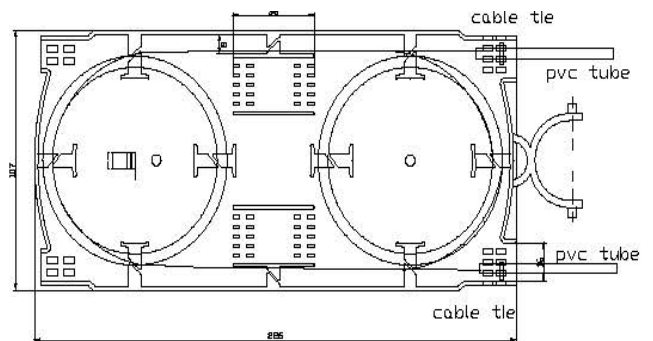

Tray (24F to 96F)