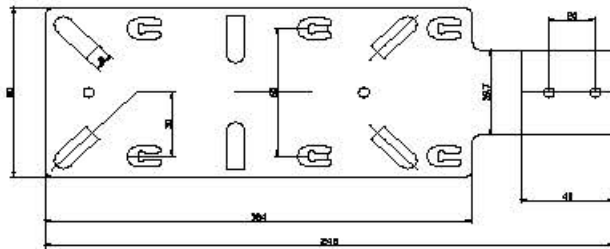

Specification	24 -96F	144F
Dimension (Length*Diameter) (mm)	446 X 131	530 X 170
Material	High-quality impact material Polypropylene (PP) and internal ABS	
No. of Inlets/Outlets Ports	5	
Diameter of Inlets/Outlets Ports (mm)	4 Round (10 ~ 20) + 1 Oval (65*35)	4 Round (10 ~ 26) + 1 Oval (78*49)
Closure Diameter Minimum (mm)	124	131
Closure Diameter Maximum (mm)	150	170
Cable Diameter (mm)	9~22	9~25
Max. Core	96F	144F
Temperature	-30° C to 60° C	-30° C to 60° C
Atmospheric Pressure	70-106Kpa	70-106Kpa
IP Rate	IP 68	IP 68
Weight in Kg	2.5	4.5

24F to 96F

144F

Tray (24F to 96F)

Metal Bracket (24F to 96F)

Cable Port:

24F to 96F

144F

Mounting of Fiber Optic Splice Closure:

Ordering Information

Part Number	Description
TL-FCD-24	24 Fiber Dome Type Fiber Optic enclosures with Splice Tray
TL-FCD-48	48 Fiber Dome Type Fiber Optic enclosures with Splice Tray
TL-FCD-72	72 Fiber Dome Type Fiber Optic enclosures with Splice Tray
TL-FCD-96	96 Fiber Dome Type Fiber Optic enclosures with Splice Tray
TL-FCD-144	144 Fiber Dome Type Fiber Optic enclosures with Splice Tray